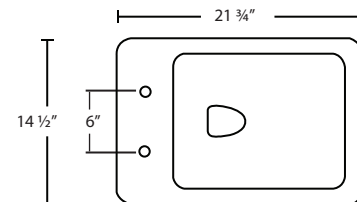

Required Components: - sold separately

- Actuator (SM-WC001), (SM-WC002)
- Wall Carrier (SM-WC424), (SM-WC426)