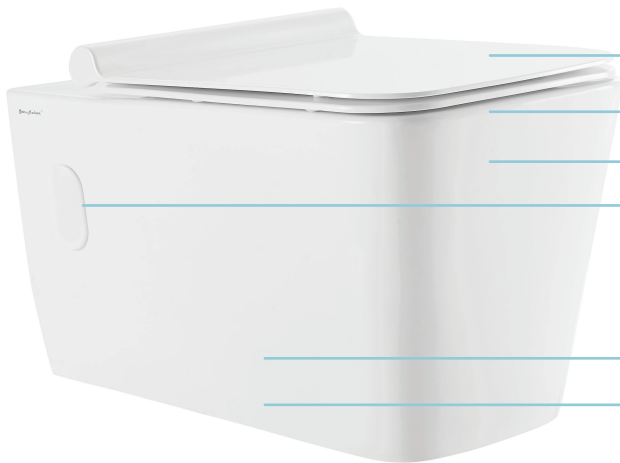

Features

- Slymm™ soft close seat
- Square bowl
- Glazed ceramic, one-piece toilet bowl
- Installation access
- Wall mount installation
- Adjustable mounting height
- P-trap outlet
- Glazed trapway

Specifications:

- 0.8/1.28 Gallons Per Flush (GPF)
- High Performance Gravity Flush System
- Wall mount
- P-trap outlet
- Adjustable height 15" to 19"
- Elongated bowl
- Glazed ceramic
- ADA height compliant ANSI A117.1
- One Year Limited Warranty
- Factory flush-tested
- **Product Weight:** 55 lbs.
- **L:** 22" x **W:** 14.5" x **H:** 15.5"

Included Accessories:

- Side bolts & cover parts
- Slymm™ toilet seat with quick-release, slow-close hinges

Required Components: - sold separately

- Actuator (SM-WC001), (SM-WC002)
- Wall Carrier (SM-WC424), (SM-WC426)

Parts:

- SM-WC001 / SM-WC002 : Actuator
- SM-TPT11 : Side Cover Parts
- SM-QRS42 : Slymm™ Toilet Seat
- SM-WC424 : Wall Carrier 3'x4'
- SM-WC426 : Wall Carrier 3'x6'
- SM-TPT15 : Wall Hung Side Bolts